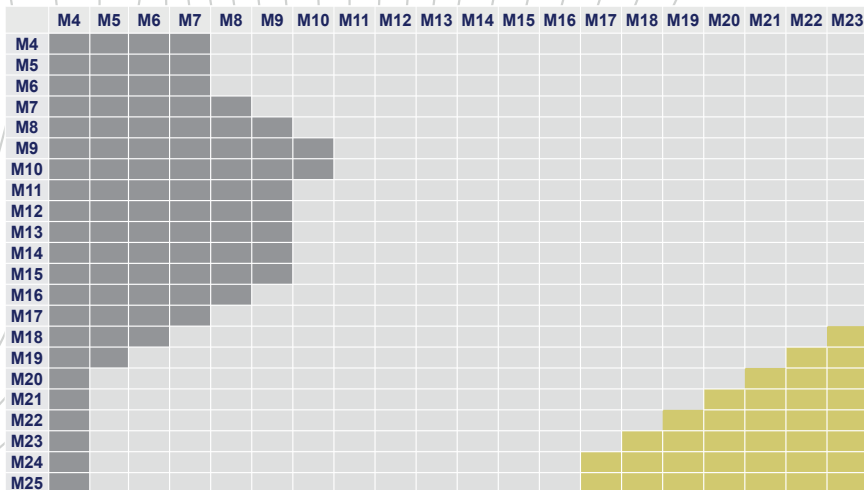

Inward opening double framed wooden window.

Airability

Class 4

TECHNICAL DATA

Size	320-2300 x 320-2500mm maximum sash size 4m ²
Construction	double frame
Opening	opens for washing and ventilation
Frame	pine, depth 130,170,210mm
Glass	glass in external frame up to 6mm, double or triple glazing in the inner frame up to 42 mm thick
Fittings	lock casing for washing, long closure for ventilation
Handle	Fiskostar 501
Hinges	bolthings
Finishing	white (S 0502-Y) special colour or unfinished or stained.
Extras	glued glazing bars, ventilation valve, mosquito net, blinds between two frames

FB02

It is possible to get special solutions. More information from the representative

vau.ee

MSE

min/max width x height

- Difficulties with opening
- support while opening
- recommended size range

FB02